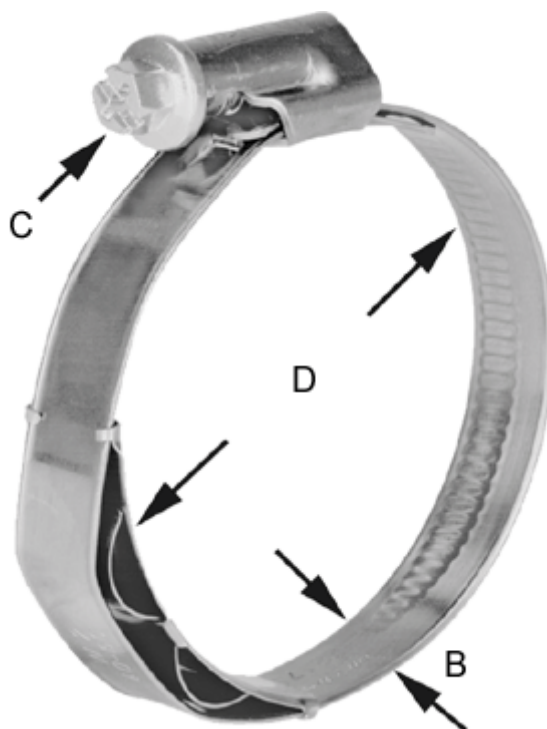

Article number: 021277708060

Description: Worm Drive Hose Clip with spring insert
TORRO WF 50-70/9 C7 W3

Measures

C (screw type) =	C7
Diameter D =	50-70
Width B =	9